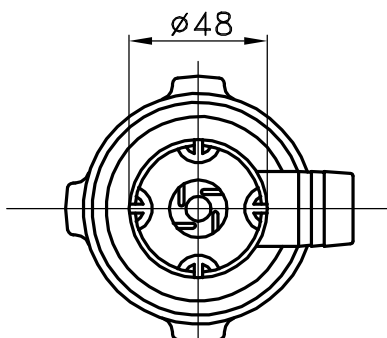

DISCHARGE PORT TO FIT 1" I/D HOSE

16400-3470  
1.2M TUBESET

Printed from  
**JABSCOshop**  
- a division of  
CLEGHORN WARING

tel: +44(0)870 738001  
fax: +44(0)870 738002  
mail@jabscoshop.co.uk  
www.jabscoshop.co.uk