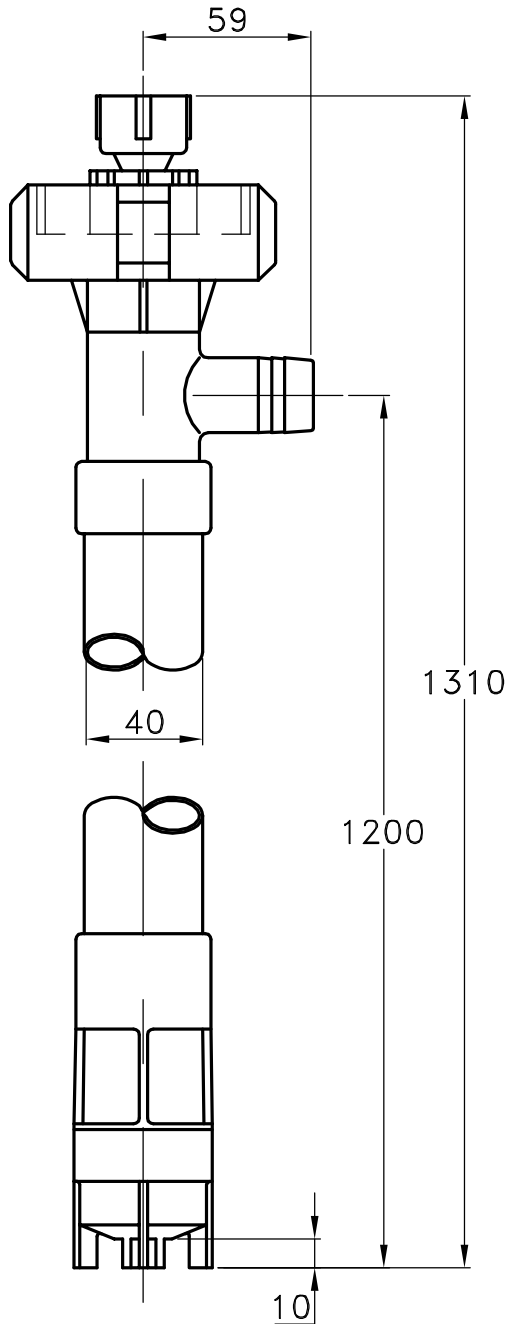

DISCHARGE PORT TO FIT 1" I/D HOSE

16400-3470  
1.2M TUBESET

Printed from  
**JABSCOshop**  
- a division of  
CLEGHORN WARING

tel: +44(0)870 738001  
fax: +44(0)870 738002  
mail@jabscoshop.co.uk  
www.jabscoshop.co.uk