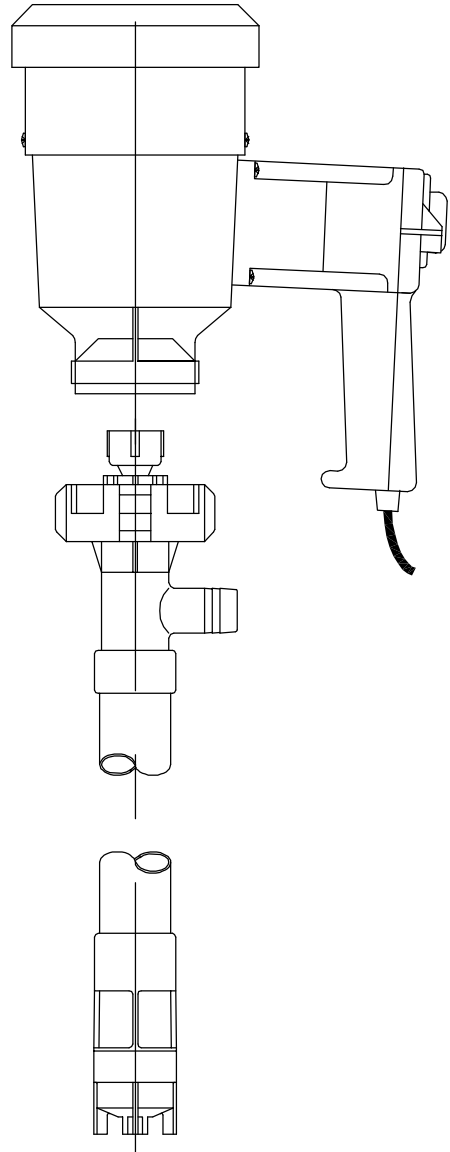

DISCHARGE PORT TO FIT 1" I/D HOSE

16400-3470  
1.2M TUBESET

Printed from  
**JABSCOshop**  
- a division of  
CLEGHORN WARING

tel: +44(0)870 738001  
fax: +44(0)870 738002  
mail@jabscoshop.co.uk  
www.jabscoshop.co.uk