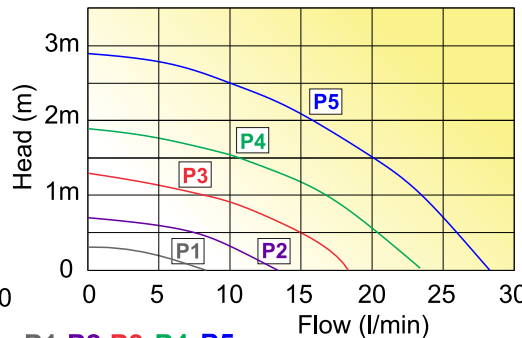

- **long life brush-less motor**

...ask the specialists

tel: 01462 480380
fax: 01462 482422
mail@cleghorn.co.uk
www.cleghorn.co.uk

Cleghorn Waring
Icknield Way
Letchworth
Herts SG6 1EZ

- Long life "brush-less" DC motor
- Seal-less magnetic drive pump
- Up to 30,000 hours life
- Voltage range from 8 to 24v DC
- Adjustable power consumption - high efficiency (0.25 to 1.7amp)
- Variable flow - 5 settings
- Non-corroding materials
- Temperatures up to 80°C
- Operates in system pressures up to 10 bar
- Suitable for hot water systems and water glycol mixtures

Pump & bracket assy

Performance at 12v dc

Performance at 24v dc

Dial Settings - P1, P2, P3, P4, P5

Dimensions in mm