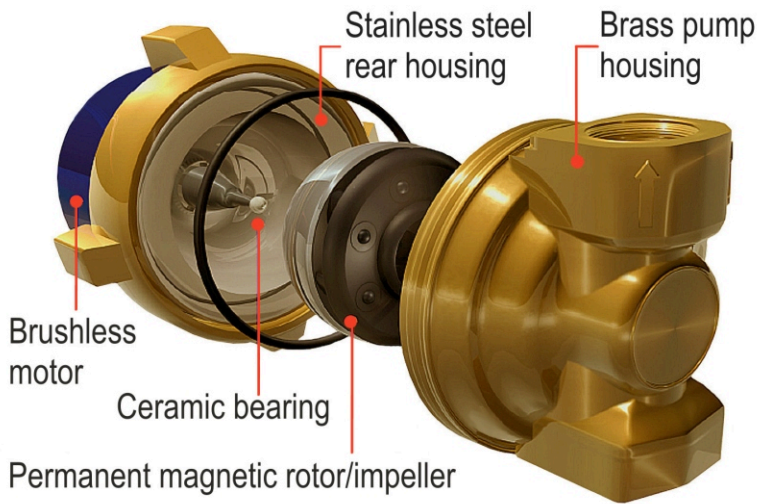

CLEGHORN WARING

ecocirc DC Pump for Circulating Systems

59520-0000

- **high efficiency - low power consumption**

- **maintenance free**

- **very quiet**

- **easy speed control**

- **compact small size**

- **long life brush-less motor**

...ask the specialists

tel: 01462 480380
fax: 01462 482422
mail@cleghorn.co.uk
www.cleghorn.co.uk

Cleghorn Waring
Icknield Way
Letchworth
Herts SG6 1EZ

- Long life "brush-less" DC motor
- Seal-less magnetic drive pump
- Up to 30,000 hours life
- Voltage range from 8 to 24v DC
- Adjustable power consumption - high efficiency (0.25 to 1.7amp)
- Variable flow - 5 settings
- Non-corroding materials
- Temperatures up to 80°C
- Operates in system pressures up to 10 bar
- Suitable for hot water systems and water glycol mixtures

Pump & bracket assy

Performance at 12v dc

Performance at 24v dc

Dial Settings - P1, P2, P3, P4, P5

Dimensions in mm