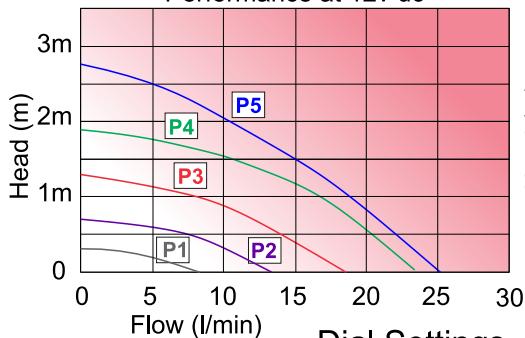

- **long life brush-less motor**

...ask the specialists

tel: 01462 480380
fax: 01462 482422
mail@cleghorn.co.uk
www.cleghorn.co.uk

Cleghorn Waring
Icknield Way
Letchworth
Herts SG6 1EZ

- Long life "brush-less" DC motor
- Seal-less magnetic drive pump
- Up to 30,000 hours life
- Voltage range from 8 to 24v DC
- Adjustable power consumption - high efficiency (0.25 to 1.7amp)
- Variable flow - 5 settings
- Non-corroding materials
- Temperatures up to 80°C
- Operates in system pressures up to 10 bar
- Suitable for hot water systems and water glycol mixtures

Pump & bracket assy

Performance at 12v dc

Performance at 24v dc

Dial Settings - P1, P2, P3, P4, P5

Dimensions in mm